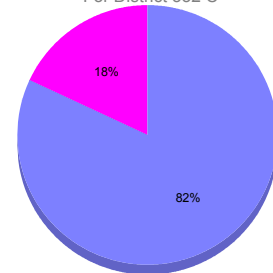

Goal, New, Dropped, Gain/Loss

Comparison of Membership Gain/Loss

Current Year Compared to the Previous Year

Gender Comparison 2010-2011

For District 332 C

Oct/Nov/Dec
Male Female