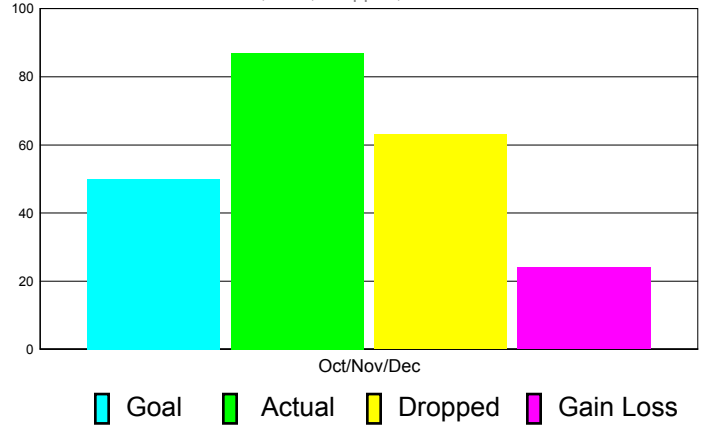

Membership Results 2011-2012

Goal, New, Dropped, Gain/Loss