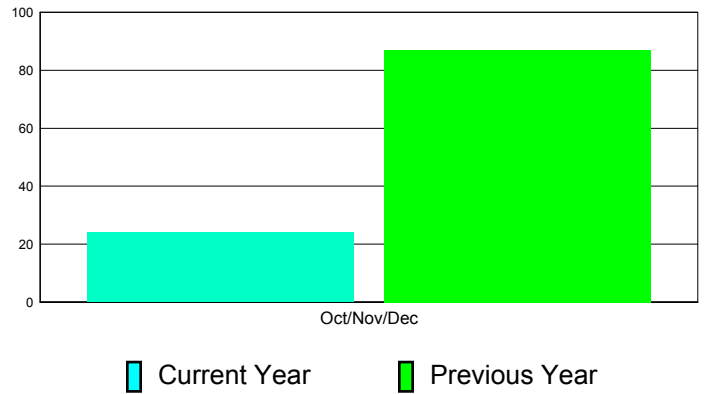

Comparison of Membership Gain/Loss

Current Year Compared to the Previous Year